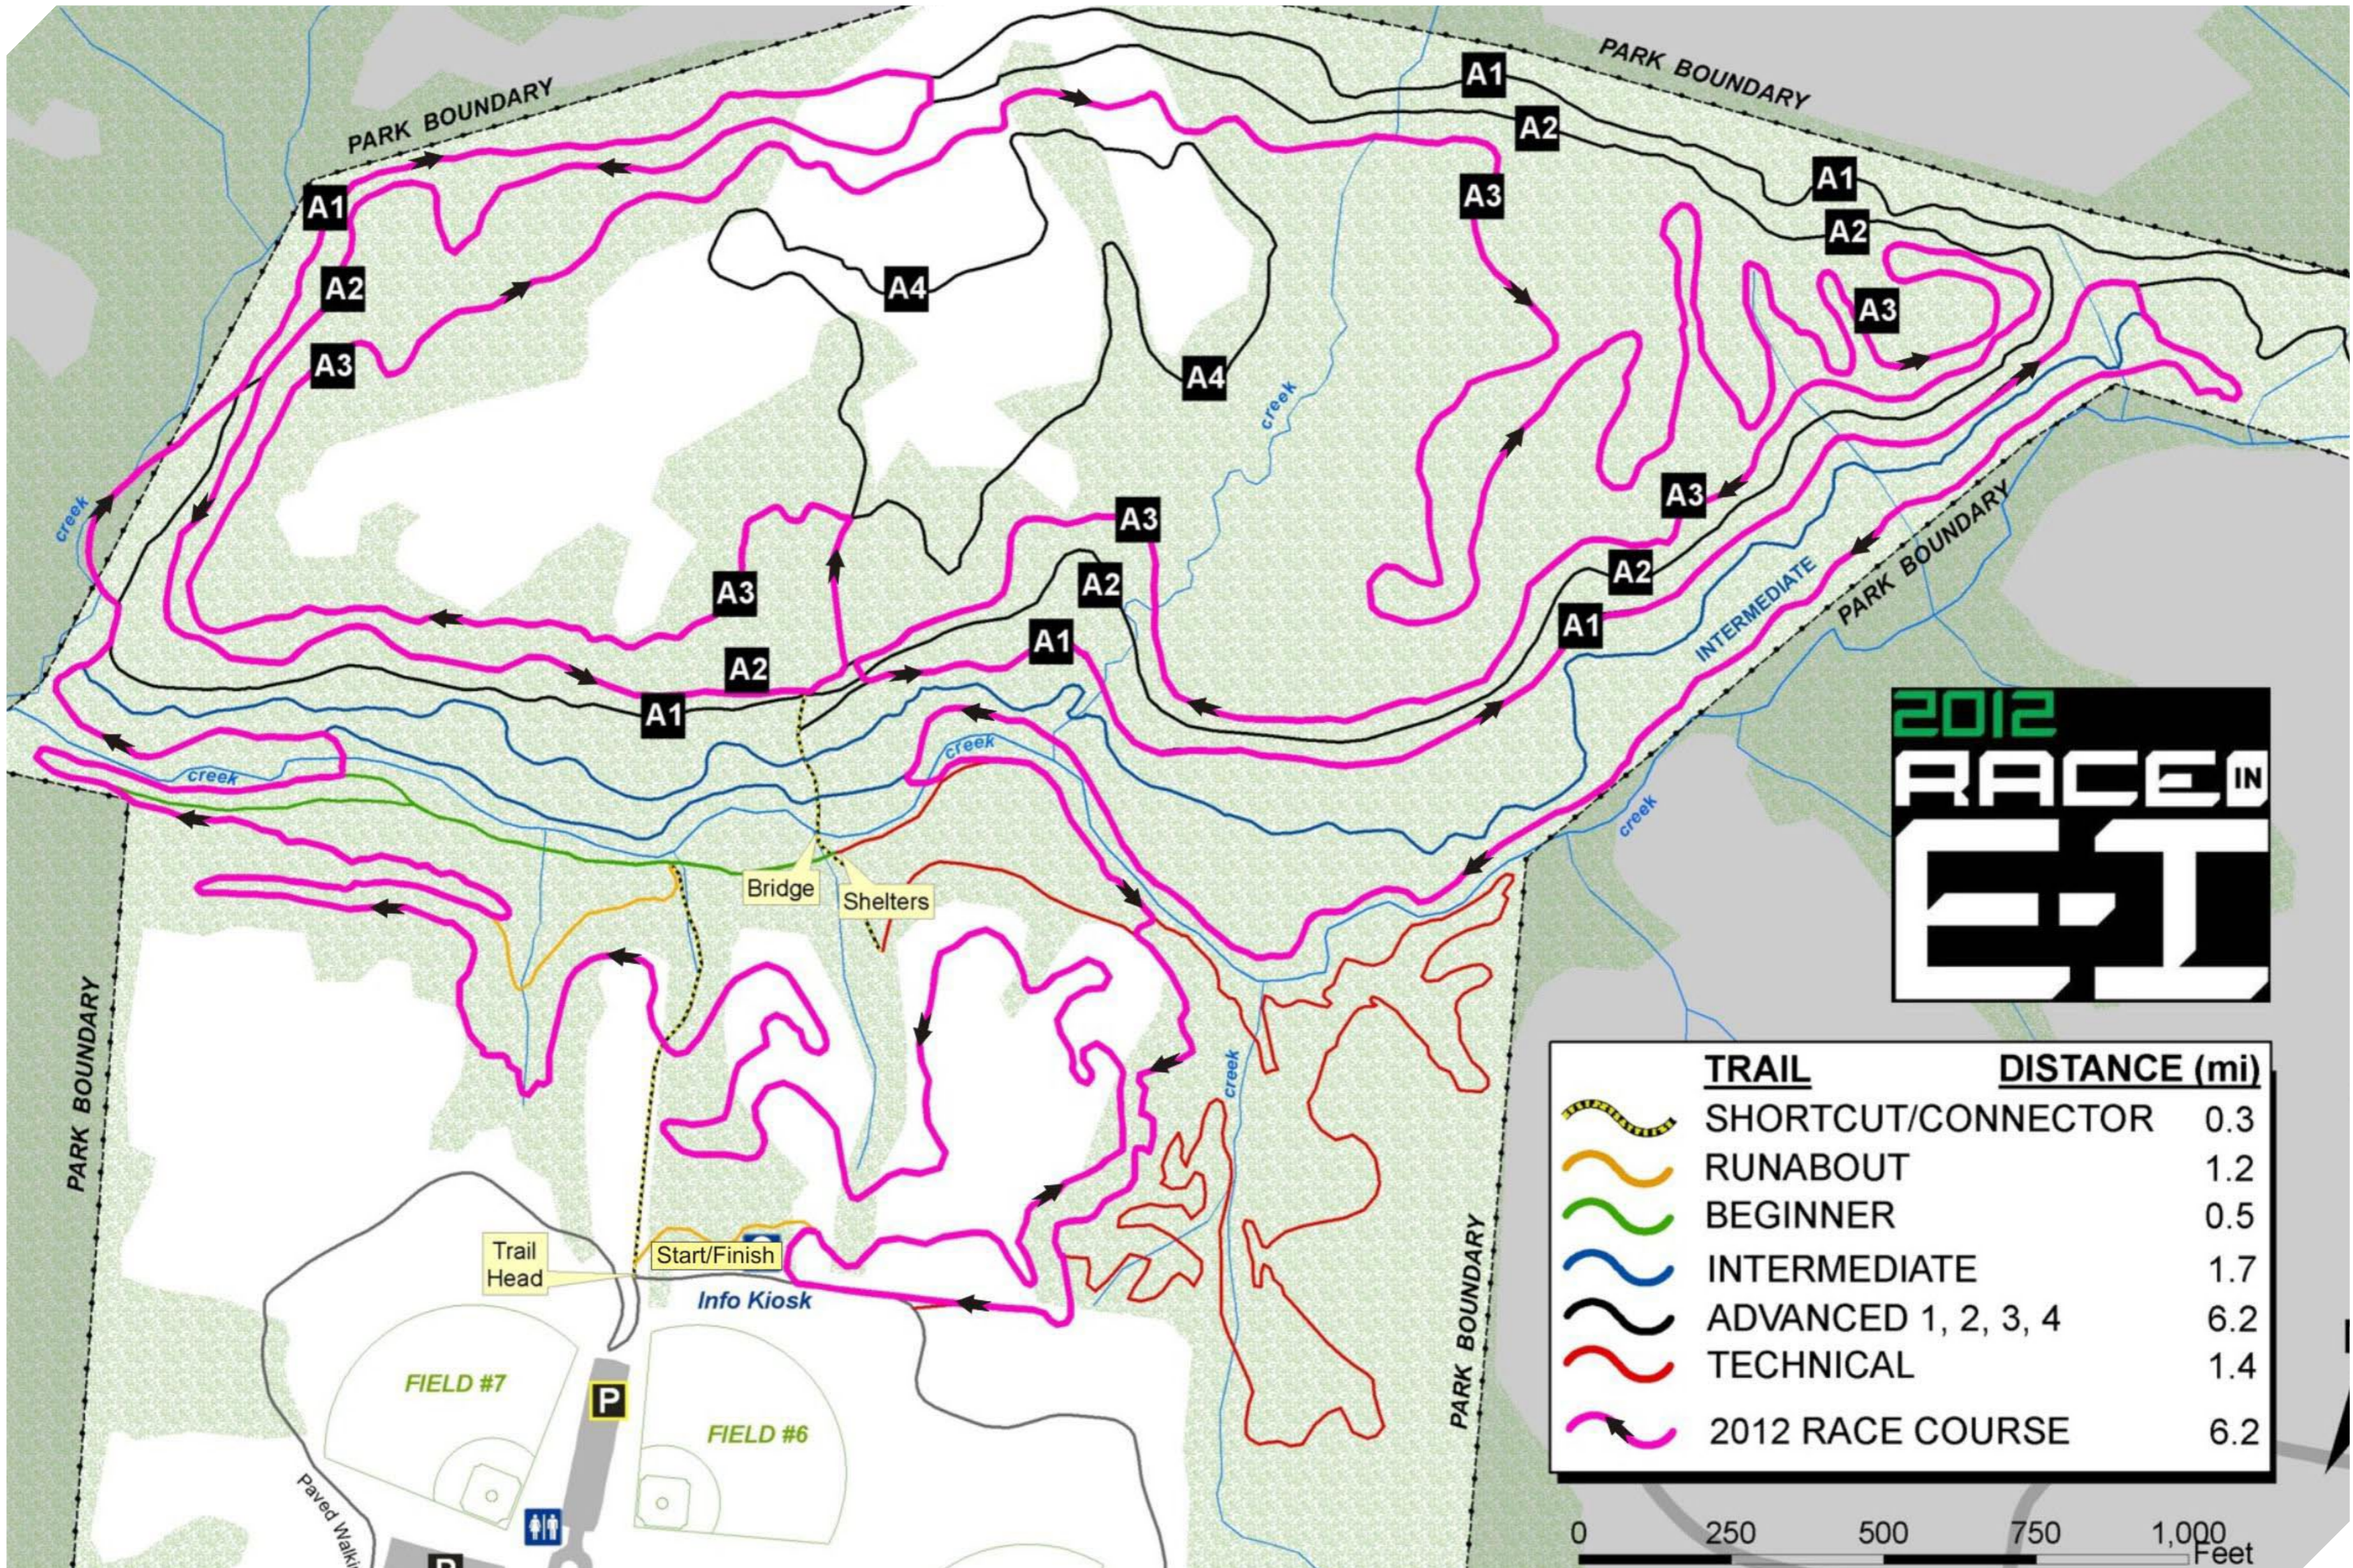

RACE IN E-I

ENGLAND-IDLEWILD MOUNTAIN BIKE RACE

Sunday Fun for the Family England-Idlewild Park
 9-11am Registration, 12pm Race Burlington, KY

8/19/2012

TRAIL	DISTANCE (mi)
 SHORTCUT/CONNECTOR	0.3
 RUNABOUT	1.2
 BEGINNER	0.5
 INTERMEDIATE	1.7
 ADVANCED 1, 2, 3, 4	6.2
 TECHNICAL	1.4
 2012 RACE COURSE	6.2